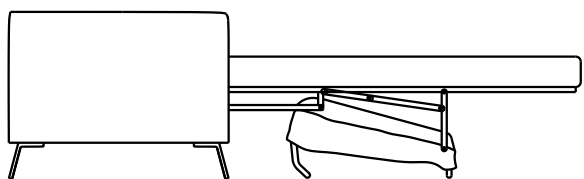

Padding: CFC-free polyurethane foam with differentiated densities and polyester wadding.

Legs: Black painted steel foot.

Mattress: Thickness H 12 cm spring mattress covered in 100% cotton fabric.

Removability: Completely removable sofa.

196 cm

176 cm

91 cm

232 cm

Profondità seduta /Seating depth 65 cm