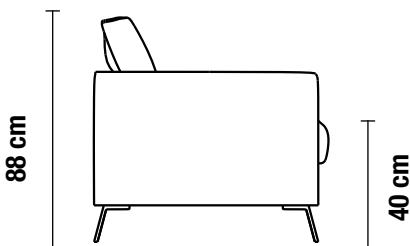

Padding: CFC-free polyurethane foam with differentiated densities and polyester wadding.

Legs: Black painted steel foot.

Mattress: Thickness H 12 cm spring mattress covered in 100% cotton fabric.

Removability: Completely removable sofa.

196 cm

176 cm

91 cm

232 cm

Profondità seduta /Seating depth 65 cm